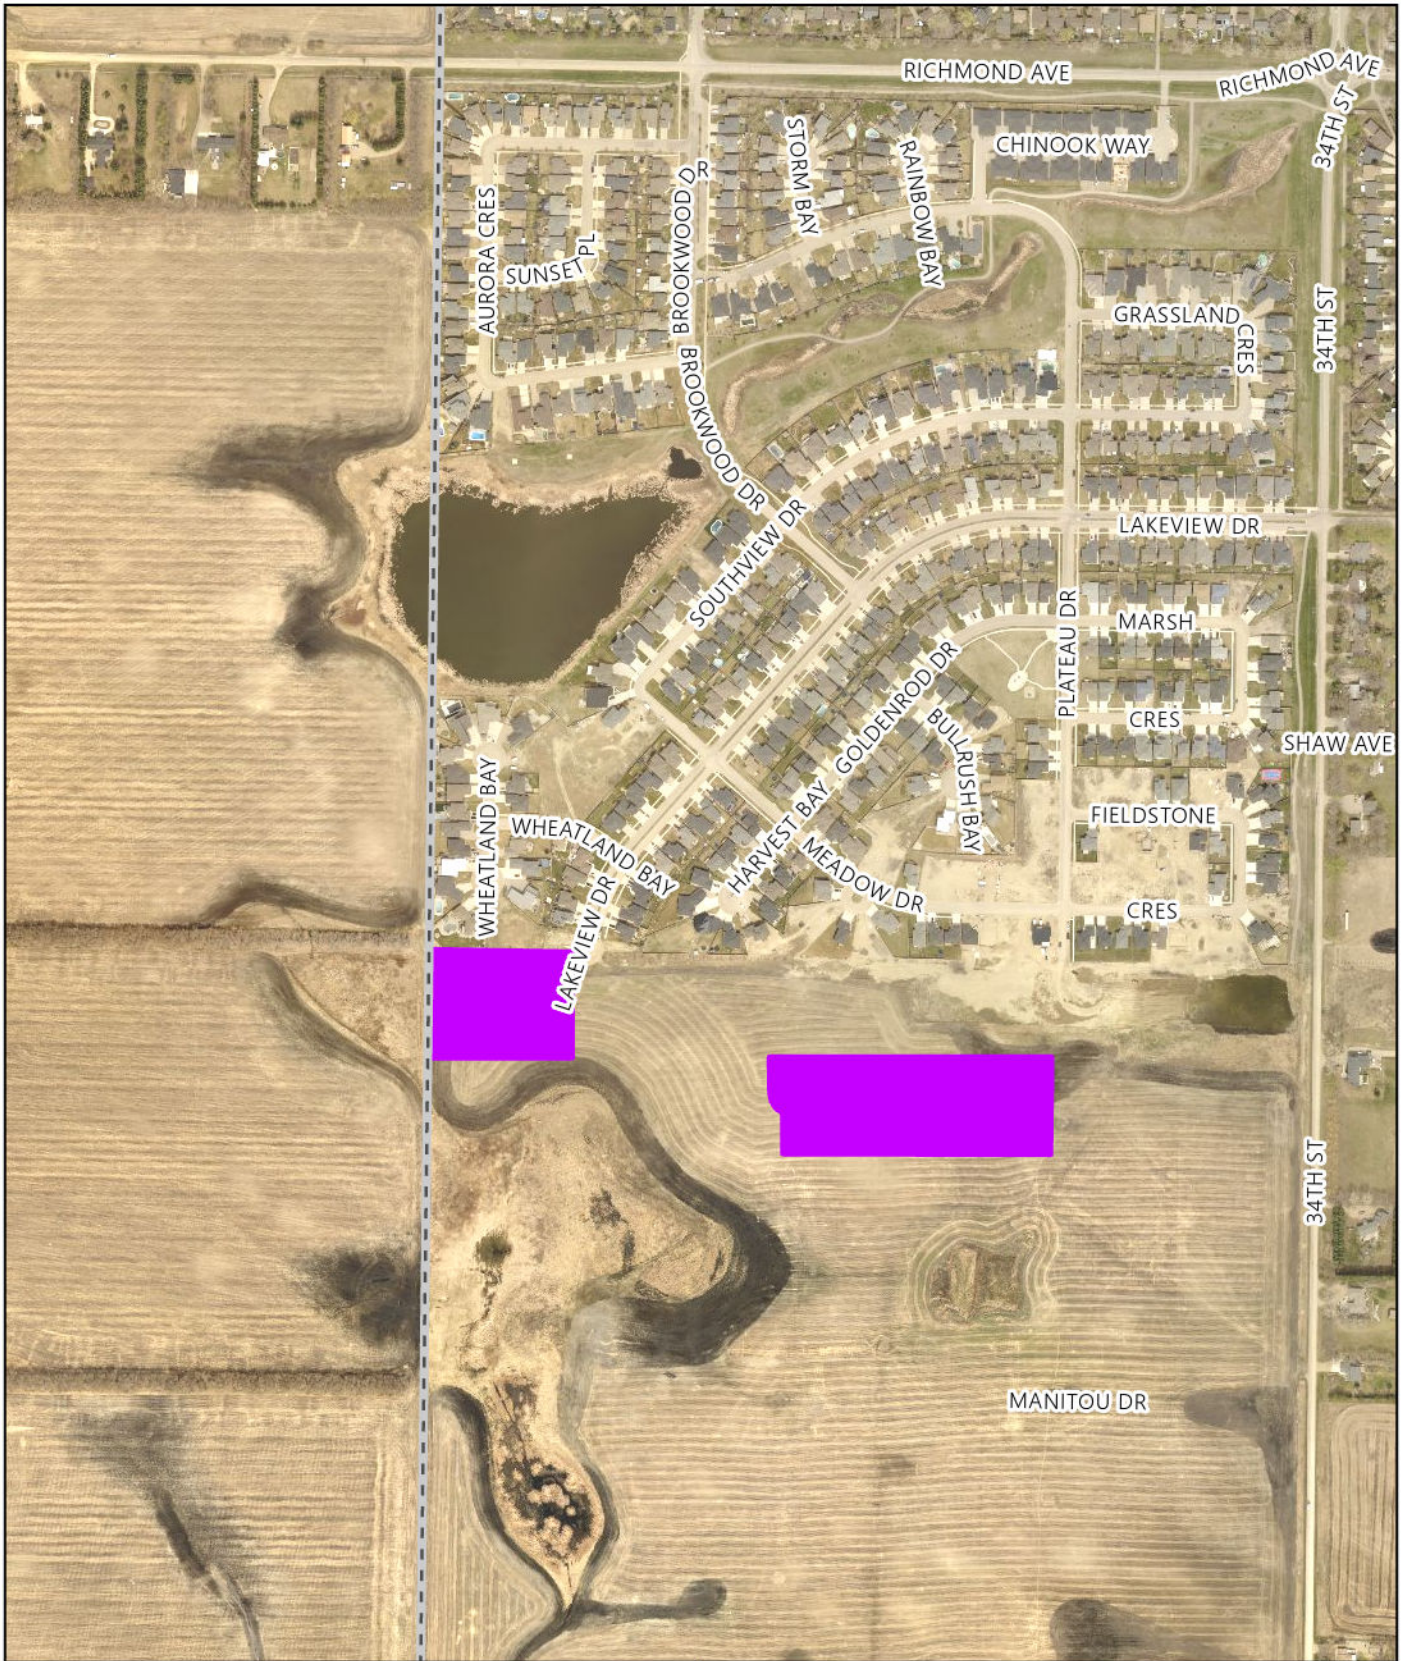

Rezoning and Subdivision Application - 1900 34th St

Created: 04/16/2026
Revised: