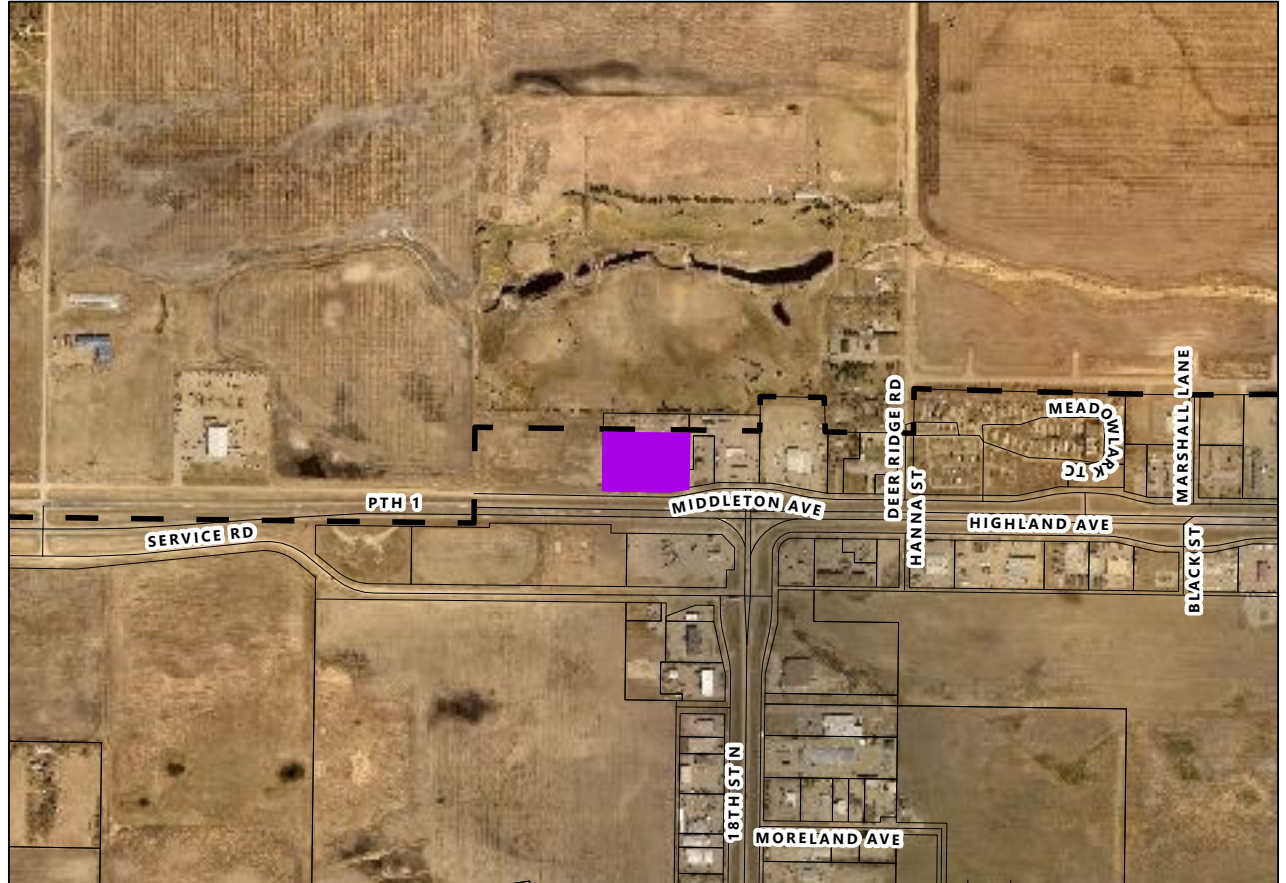

Conditional Use Application C-10-23- 1875 Middleton Avenue

 City Limits

0 190 380 Meters 