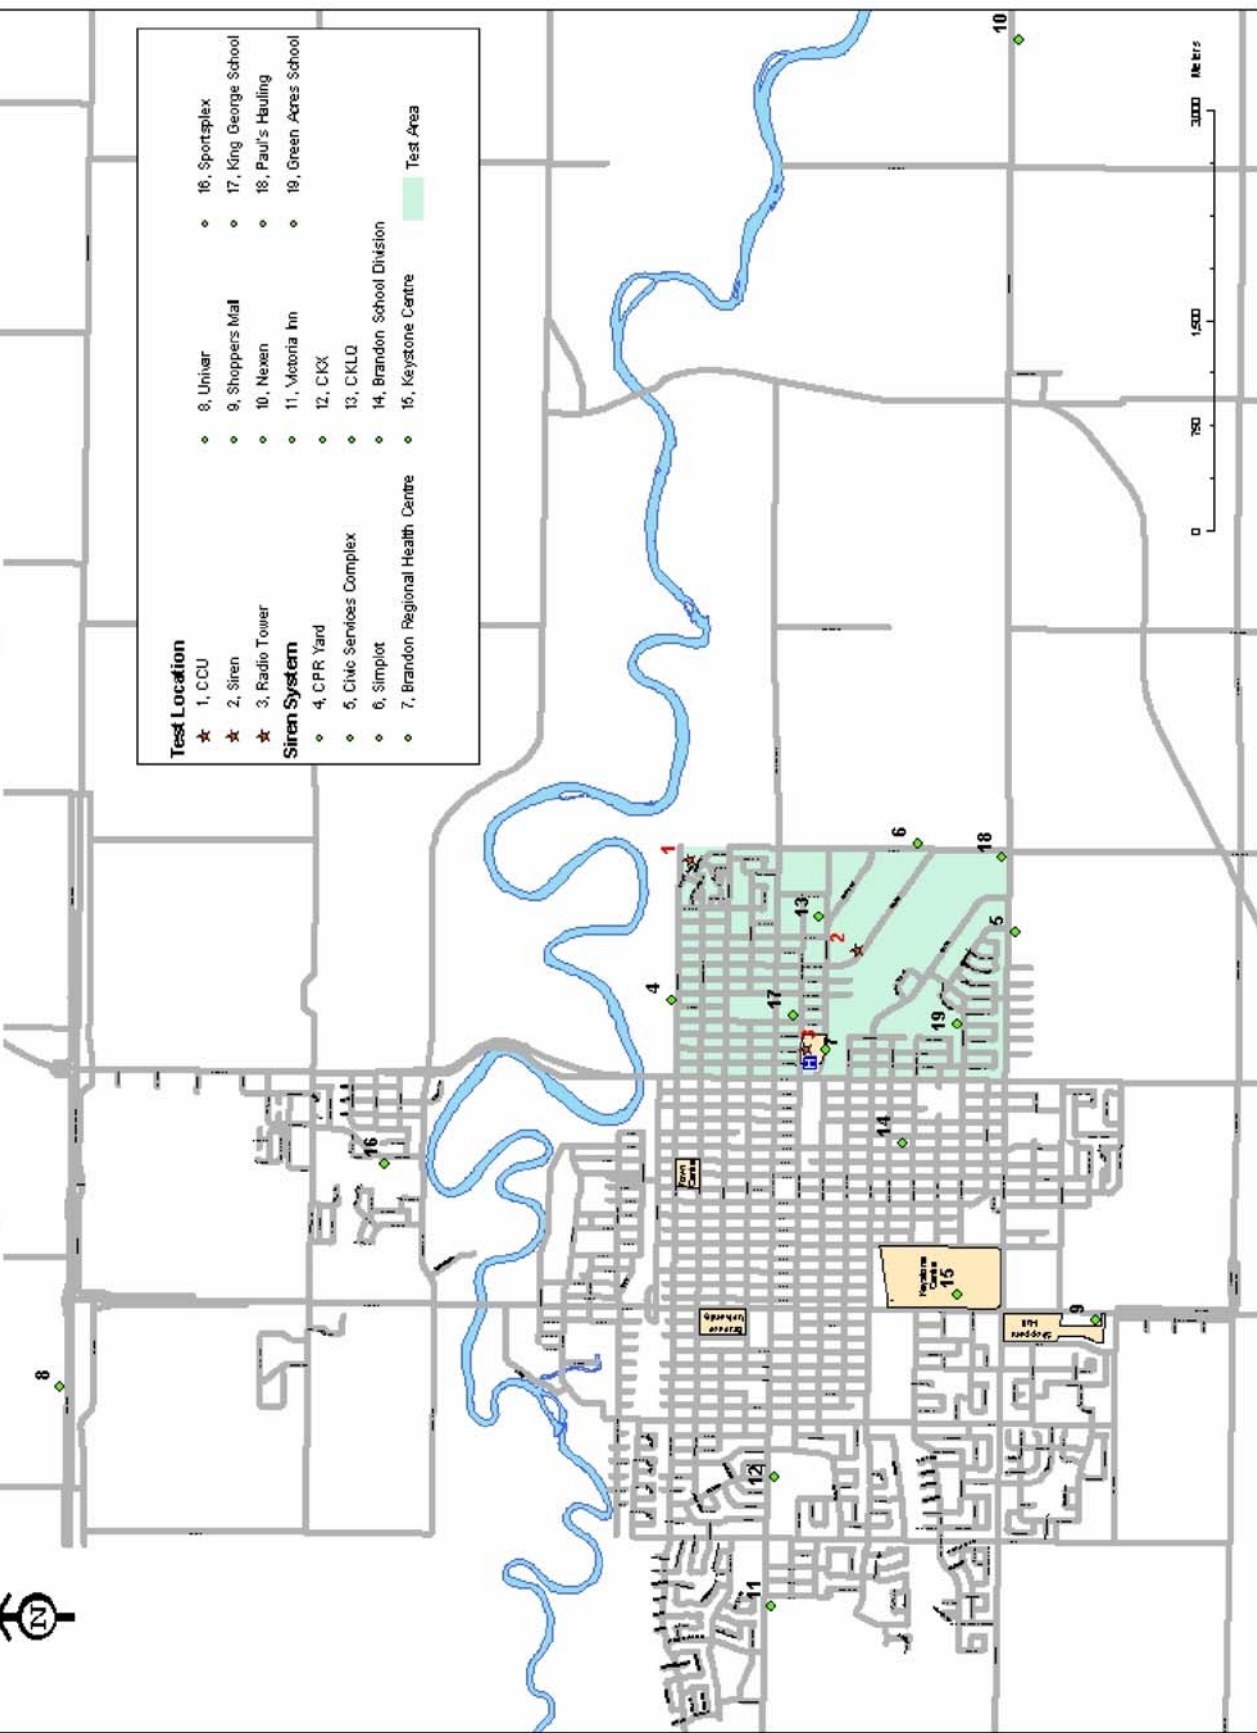

APPENDIX K

CITY OF BRANDON SIREN SYSTEM MAPS

City of Brandon Siren System

- | Test Location | |
|---|-----------------------------------|
| ★ | 1, CCU |
| ★ | 2, Siren |
| ★ | 3, Radio Tower |
| Siren System | |
| ● | 4, CPR Yard |
| ● | 5, Chic Services Complex |
| ● | 6, Simplot |
| ● | 7, Brandon Regional Health Centre |
| ● | 8, Univar |
| ● | 9, Shoppers Mall |
| ● | 10, Nexen |
| ● | 11, Victoria Inn |
| ● | 12, CCK |
| ● | 13, CKLD |
| ● | 14, Brandon School Division |
| ● | 15, Keystone Centre |
| ● | 16, Sportsplex |
| ● | 17, King George School |
| ● | 18, Paul's Hauling |
| ● | 19, Green Acres School |
|  Test Area | |

Note:

- Test area is shaded
- 1 – Location of CCU
- 2 – Location of Siren Speaker Station
- 3 – Location of Two-Way Radio Tower

Other locations are significant structures within the City of Brandon. See legend on previous page for possible locations for tone alert receiver testing.