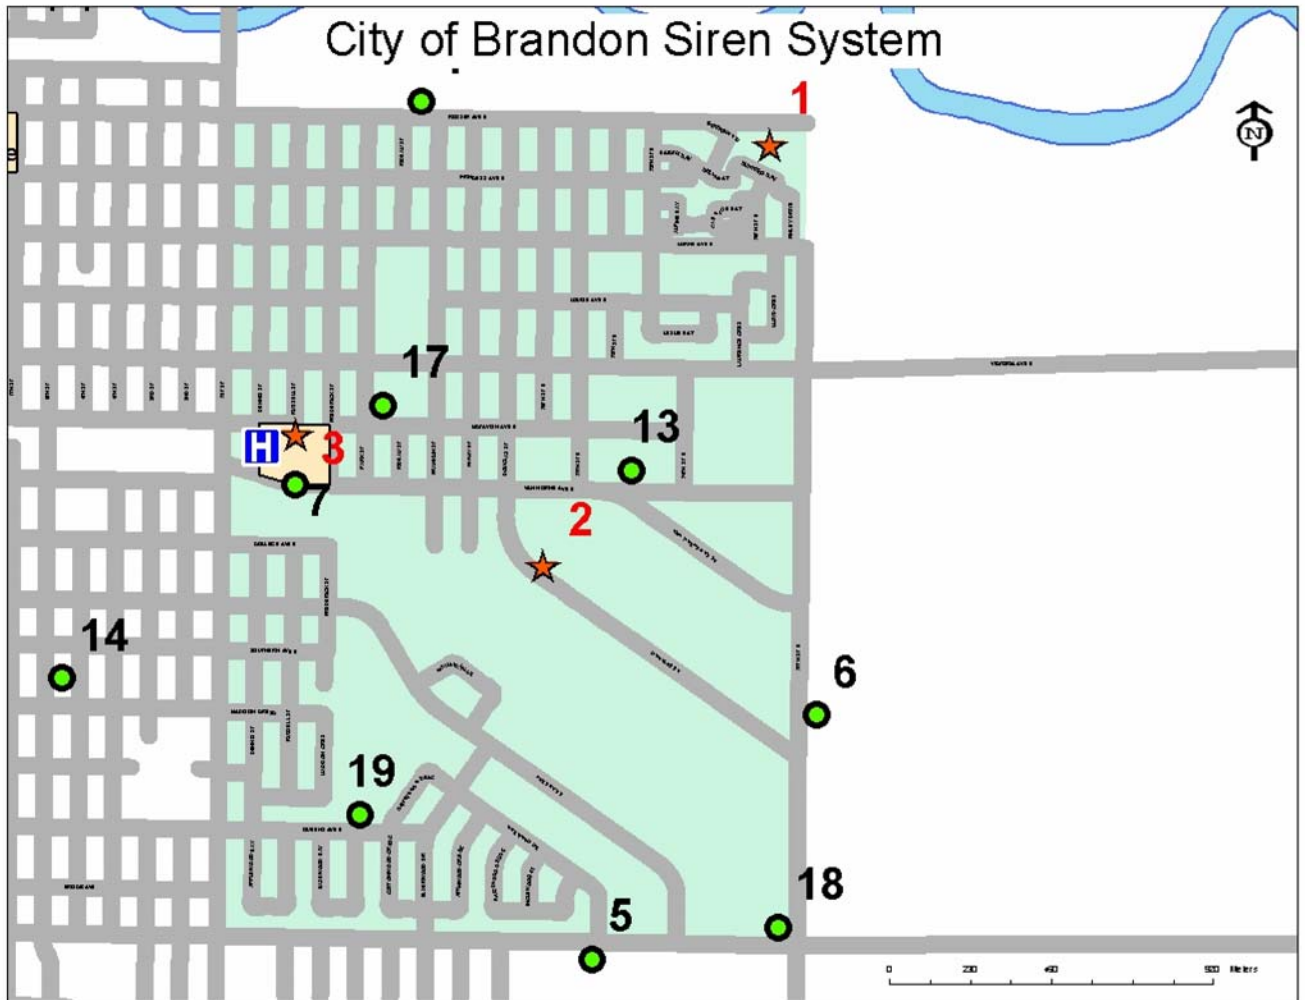

APPENDIX K

CITY OF BRANDON SIREN SYSTEM MAPS

City of Brandon Siren System

- | Test Location | |
|---|-----------------------------------|
| ★ | 1, CCU |
| ★ | 2, Siren |
| ★ | 3, Radio Tower |
| Siren System | |
| ● | 4, CPR Yard |
| ● | 5, Chic Services Complex |
| ● | 6, Simplot |
| ● | 7, Brandon Regional Health Centre |
| ● | 8, Univar |
| ● | 9, Shoppers Mall |
| ● | 10, Nexen |
| ● | 11, Victoria Inn |
| ● | 12, CCK |
| ● | 13, CKLD |
| ● | 14, Brandon School Division |
| ● | 15, Keystone Centre |
| ● | 16, Sportsplex |
| ● | 17, King George School |
| ● | 18, Paul's Hauling |
| ● | 19, Green Acres School |
|  Test Area | |

Note:

- Test area is shaded
- 1 – Location of CCU
- 2 – Location of Siren Speaker Station
- 3 – Location of Two-Way Radio Tower

Other locations are significant structures within the City of Brandon. See legend on previous page for possible locations for tone alert receiver testing.