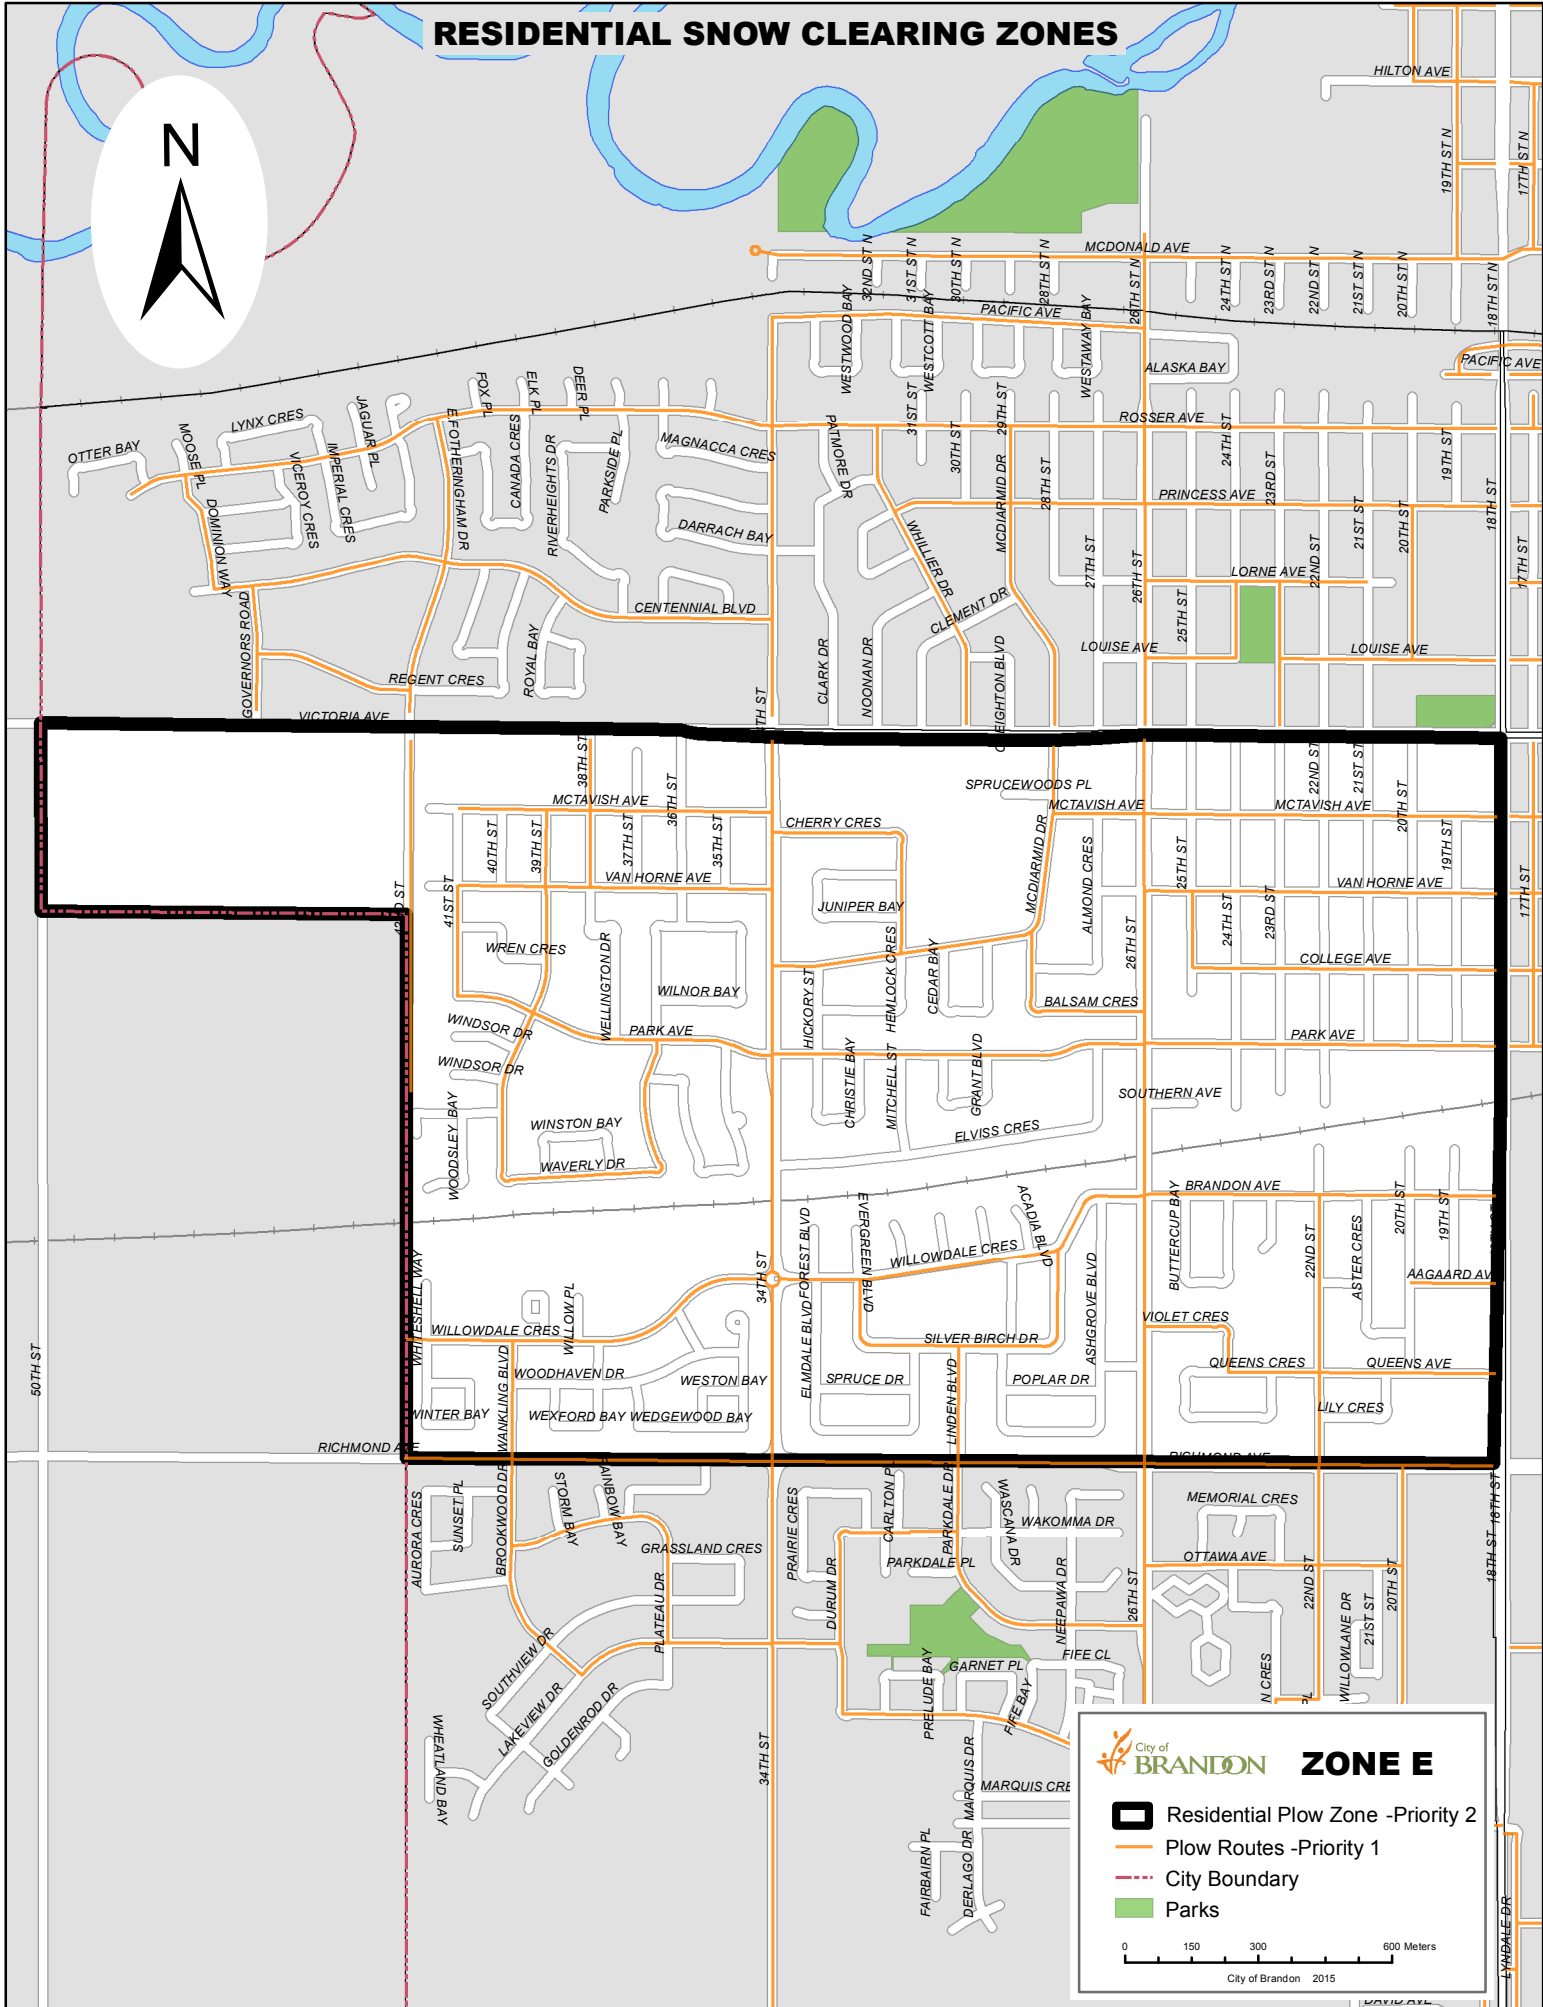

RESIDENTIAL SNOW CLEARING ZONES

City of BRANTON

ZONE E

- Residential Plow Zone - Priority 2
- Plow Routes - Priority 1
- City Boundary
- Parks

City of Brandon 2015