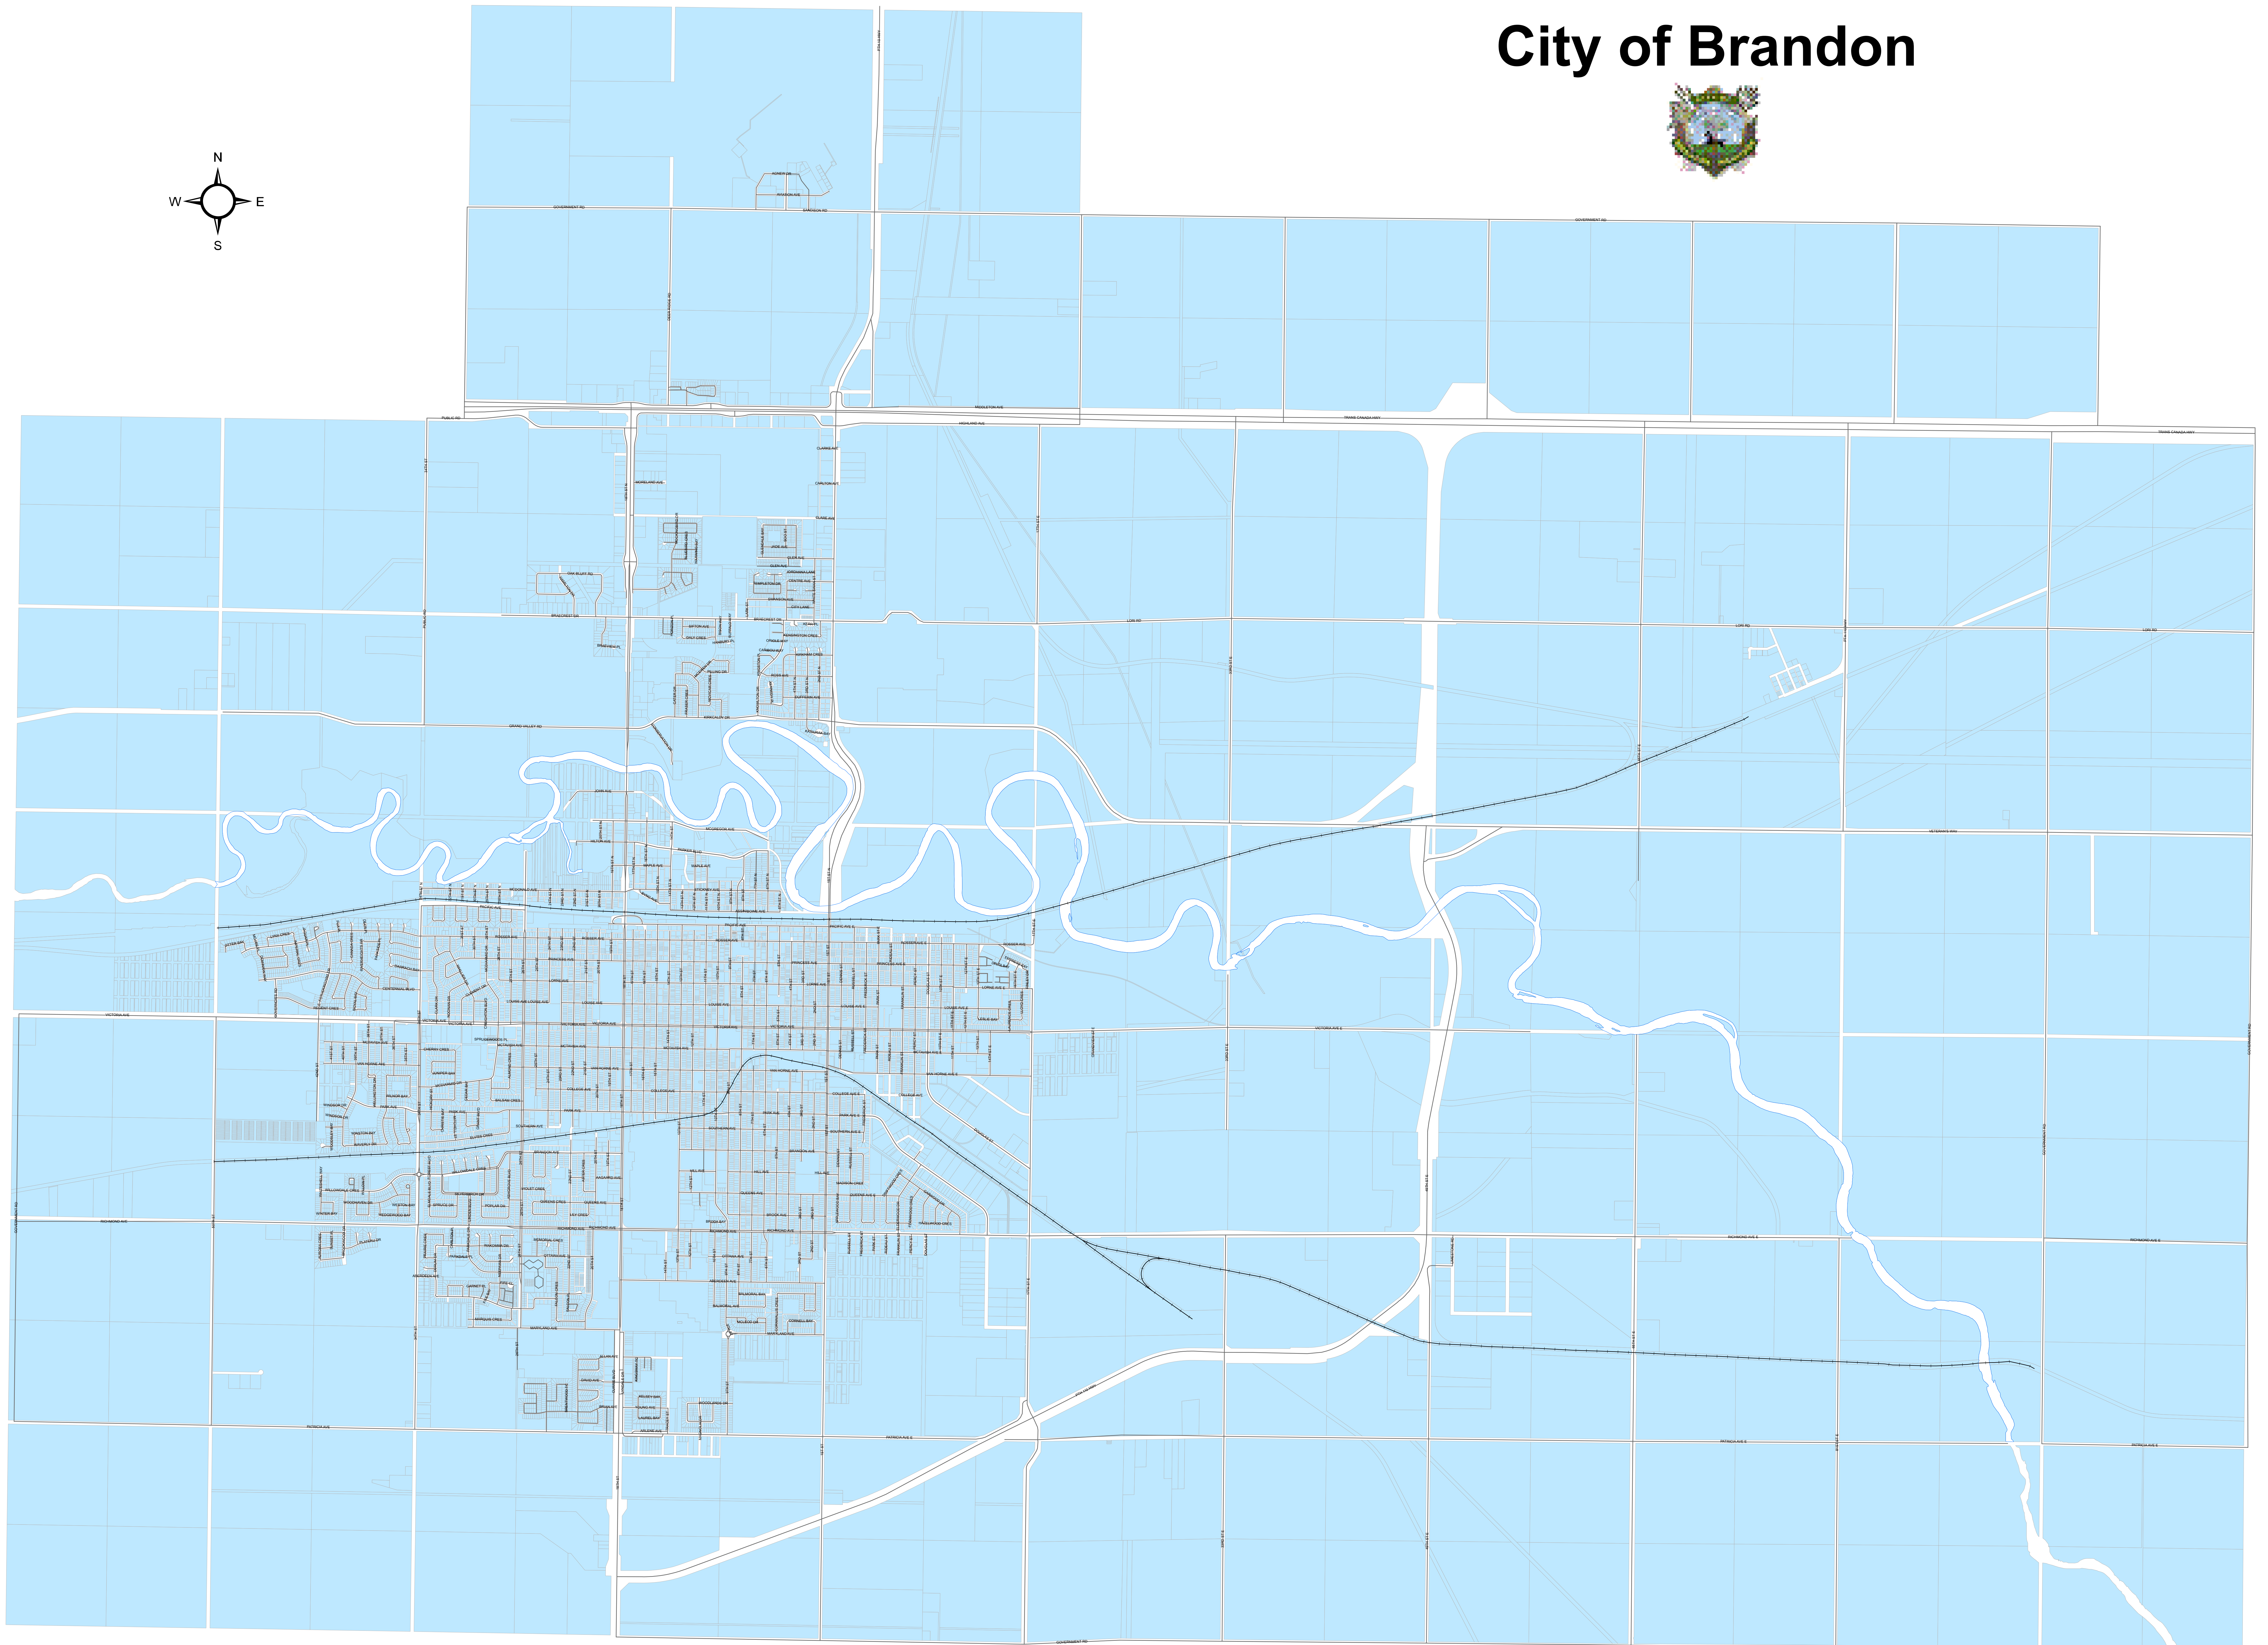

City of Brandon

Legend

— Rail Road North — Rail Road South — Roads — Assiniboine River — Ownership Parcels

1:16,000