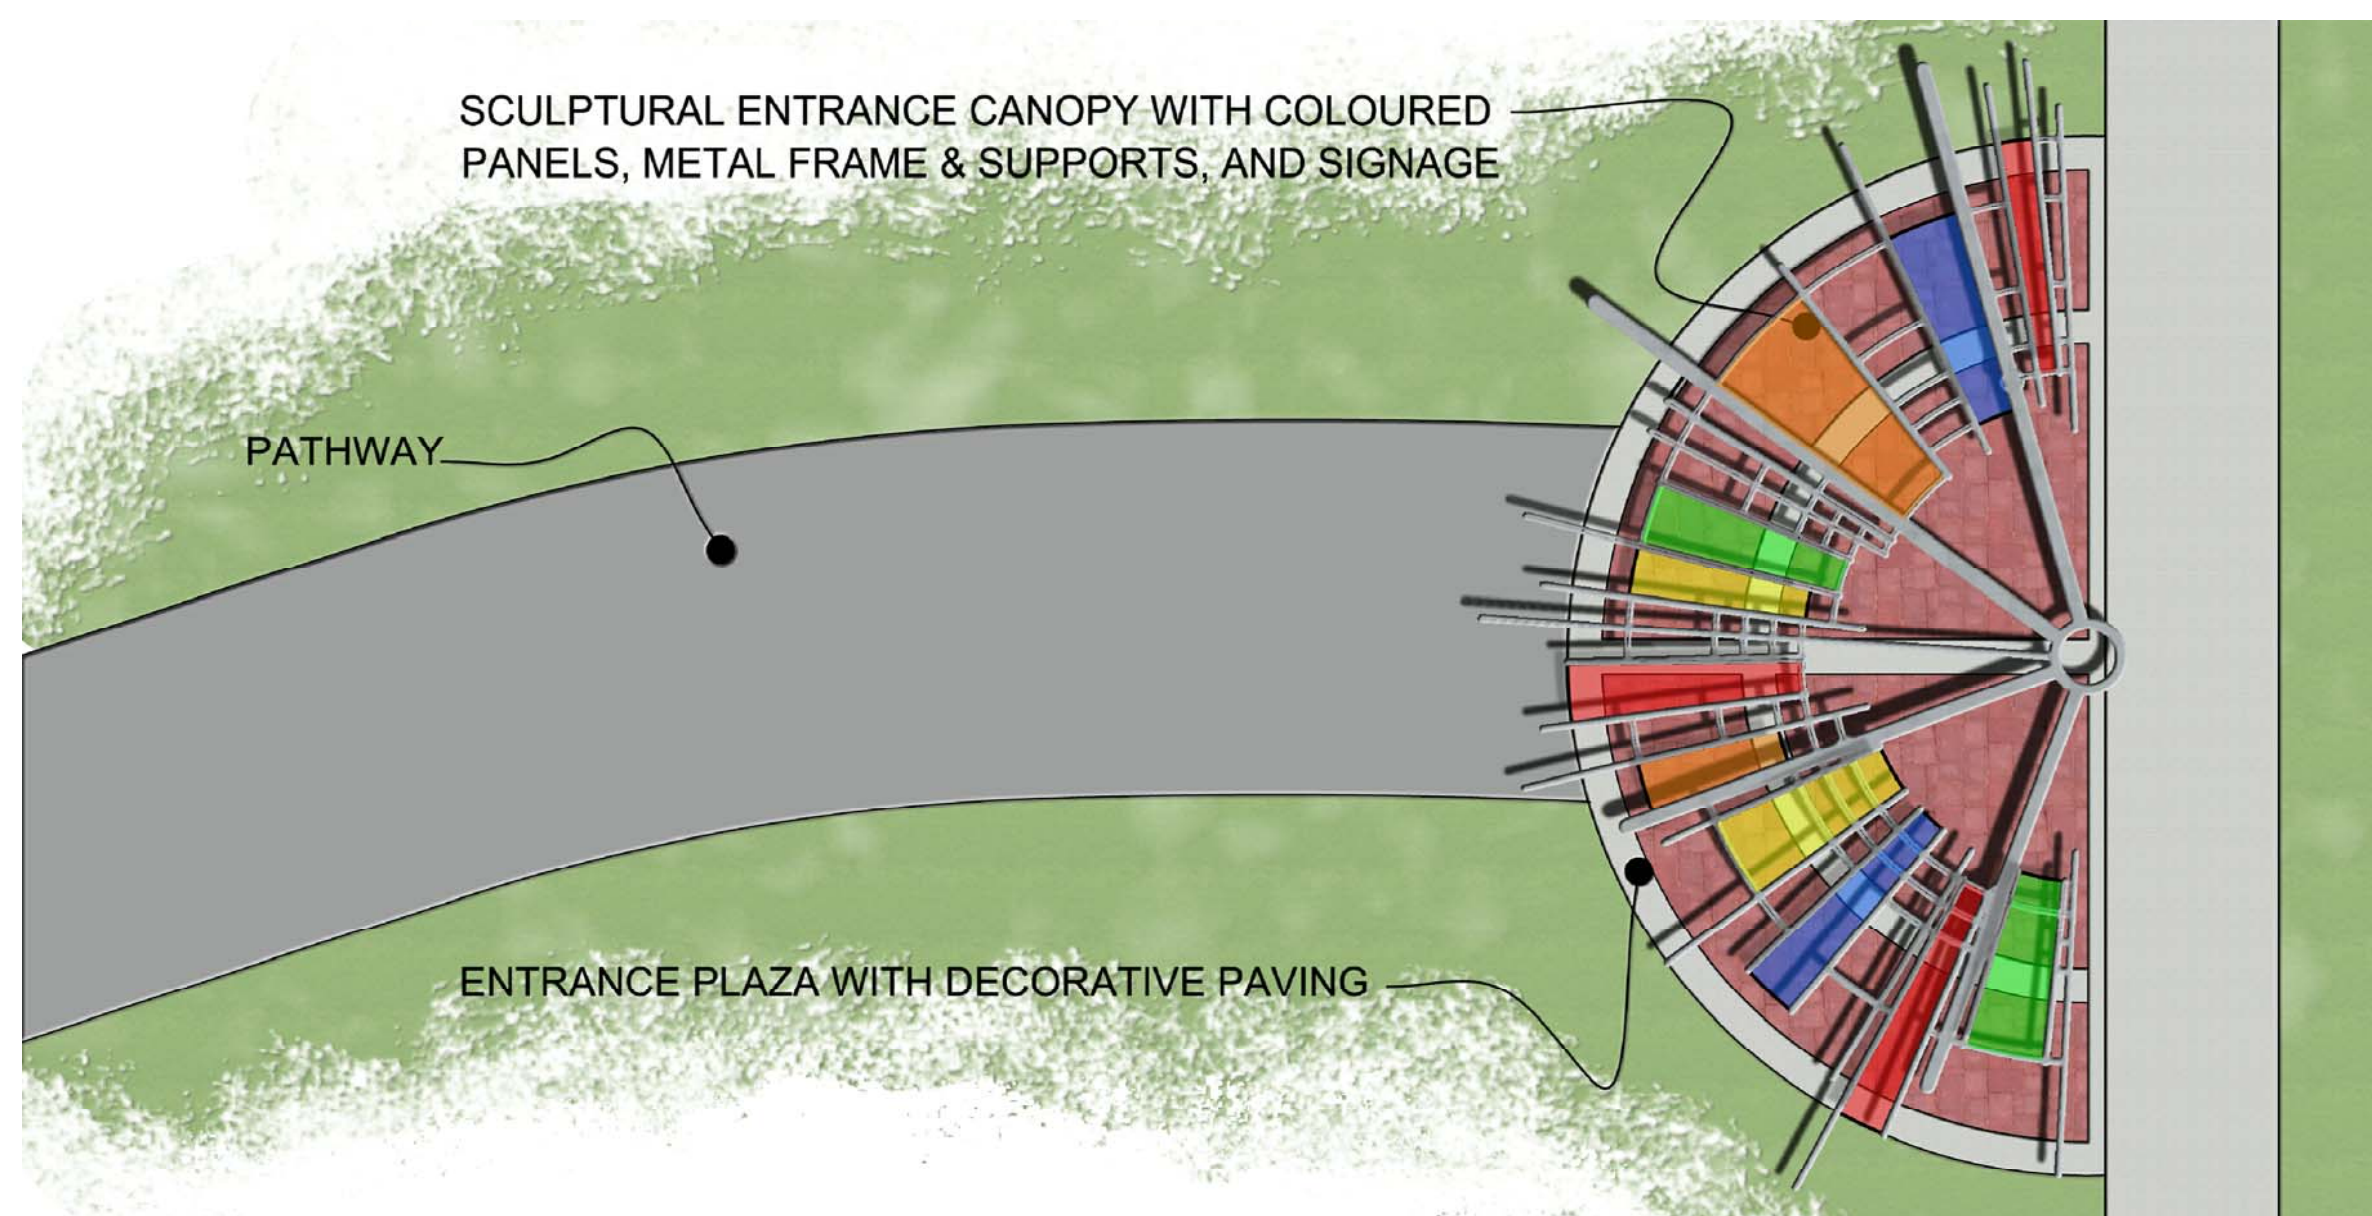

THEMATIC IMAGES - COLOUR AND TEXTURES

PROPOSED WATER SPRAY PARK

BMX TRACK DEVELOPMENT

ENTRANCE CANOPY DESIGN

CARRIAGE LIGHTS ON PATHWAY

BENCHES AND WASTE RECEPTABLES

Brandon Recreation Hub #1

Thematic Images - Story Board